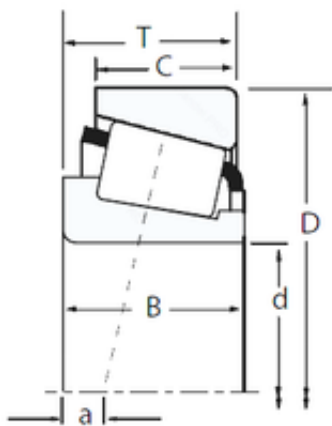

## China Im8uu Bearing Supplier

Fast delivery 32311 TIMKEN taper roller bearing ABEC1 precision SET57 Taper Roller Bearing 31594/31520 TIMKEN for sale

Bearing No. 32311

Size	55x120x45.5 mm
Bore Diameter	55 mm
Outer Diameter	120 mm
Width	45,5 mm
d	55 mm
D	120 mm
T	45,5 mm
B	43 mm
C	35 mm
R	2,5 mm
r	2 mm
Weight	2,32 Kg
Dynamic load rating radial (C)	228 kN
Calculation factor (e)	0,35

32311 Bearing 2D drawings and 3D CAD models